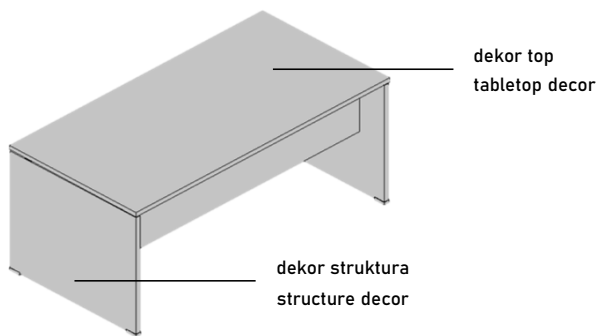

Pravokutni radni stol / Rectangular work table

Primjer narudžbe:
Order example:

ART. **LO 11004**

artikl
article

dekor top i struktura
tabletop and structure decor

Kutni dodatak za 2 radna stola / Angle 90° for 2 work tables