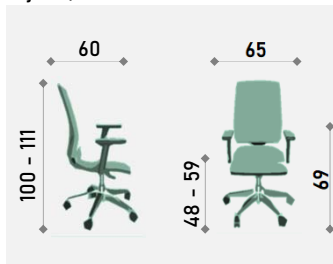

Mjere / Dimensions

Cjenovna kategorija / Price category	KAT I ★	KAT II ★★	KAT III ★★★	KAT IV ★★★★	KAT V ★★★★★	POLIURETAN (P/U)	DRVO (W/O)	MREŽA (N/E)
VPC baznog stolca u €	209,00 €	215,00 €	221,00 €	236,00 €	279,00 €	NE NUDIMO	NE NUDIMO	NE NUDIMO
Price of basic chair in Kn	1.574,71 kn	1.619,92 kn	1.665,12 kn	1.778,14 kn	2.102,13 kn	NOT IN OFFER	NOT IN OFFER	NOT IN OFFER

Raspoloživi materijali i cjenovne kategorije / Available materials and price categories

Cjenovna kategorija / Price category											
KAT I ★	KAT II ★★			KAT III ★★★	KAT IV ★★★★		KAT V ★★★★★	POLIURETAN (P/U)	DRVO (W/O)	MREŽA (N/E)	PVC (P/P)
GRUPE MATERIJALA / MATERIALS GROUP											
Prima (T01)	Renna (T02)	King Flex (T04)	King L (T05)	King L Kat (T06)	Fenice (T07)	Urban (T08)	Madras (T09)	Polyurethane (10)	Drvo / Wood (11)	Mreža / Net (12)	PVC (13)

Sjedalo / Seat

○	●	●	●	●	●	●	●	○	○	○	○

Naslon / Backrest

○	●	●	●	●	●	●	●	○	○	○	○

Rukonasloni uz nadoplatu / Armrests with extra charge

Art.	Opis / Description	Slika / Image	VPC / Price
R05	Fiksni rukonaslon, crna plastika Fixed armrest, black plastic		+165,76 kn +22,00 €
R11	Rukonaslon podesivi po visini, crna plastika Height-adjustable armrest, black plastic		+241,10 kn +32,00 €
R08	3D podesivi rukonaslon, crna plastika 3D adjustable armrest, black plastic		+339,05 kn +45,00 €

Opcije uz nadoplatu / Options with extra charge

Art.	Opis / Description	Slika / Image	VPC / Price
B08	Aluminijska baza Aluminum base		+226,04 kn +30,00 €
K6	Set gumenih kotača Ø65 Set of rubber castors Ø65		+30,14 kn +4,00 €