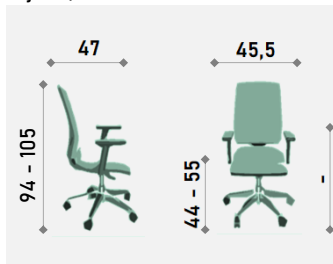

Mjere / Dimensions

Art. 1.161

Cjenovna kategorija / Price category	KAT I ★	KAT II ★★	KAT III ★★★	KAT IV ★★★★	KAT V ★★★★★	POLIURETAN (P U)	DRVO (W O)	MREŽA (N E)
VPC baznog stolca u €	NE NUDIMO	NE NUDIMO	NE NUDIMO	NE NUDIMO	NE NUDIMO	NE NUDIMO	NE NUDIMO	133,00 €
Price of basic chair in Kn	NOT IN OFFER	NOT IN OFFER	NOT IN OFFER	NOT IN OFFER	NOT IN OFFER	NOT IN OFFER	NOT IN OFFER	1.002,09 kn

Raspoloživi materijali i cjenovne kategorije / Available materials and price categories

Cjenovna kategorija / Price category											
KAT I ★	KAT II ★★			KAT III ★★★	KAT IV ★★★★		KAT V ★★★★★	POLIURETAN (P U)	DRVO (W O)	MREŽA (N E)	PVC (P P)
GRUPE MATERIJALA / MATERIALS GROUP											
Prima (T01)	Renna (T02)	King Flex (T04)	King L (T05)	King L Kat (T06)	Fenice (T07)	Urban (T08)	Madras (T09)	Polyurethane (T10)	Drvo / Wood (T11)	Mreža / Net (T12)	PVC (T13)
Sjedalo / Seat	○	○	○	○	○	○	○	○	○	●	○
Naslon / Backrest	○	○	○	○	○	○	○	○	○	●	○

Rukonasloni uz nadoplatu / Armrests with extra charge

Art.	Opis / Description	Slika / Image	VPC / Price
R05	Fiksni rukonaslon, crna plastika Fixed armrest, black plastic		+165,76 kn +22,00 €
R11	Rukonaslon podesivi po visini, crna plastika Height-adjustable armrest, black plastic		+241,10 kn +32,00 €
R08	3D podesivi rukonaslon, crna plastika 3D adjustable armrest, black plastic		+339,05 kn +45,00 €

Opcije uz nadoplatu / Options with extra charge

Art.	Opis / Description	Slika / Image	VPC / Price
B09	Aluminijska baza Aluminum base		+226,04 kn +30,00 €
K3	Set gumenih kotača Ø50 Set of rubber castors Ø50		+30,14 kn +4,00 €