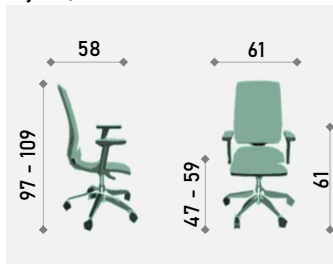

Mjere / Dimensions

Cjenovna kategorija / Price category	KAT I ★	KAT II ★★	KAT III ★★★	KAT IV ★★★★	KAT V ★★★★★	POLIURETAN PU	DRVO WO	MREŽA NE
VPC baznog stolca u €	86,00 €	90,00 €	95,00 €	NE NUDIMO	NE NUDIMO	NE NUDIMO	NE NUDIMO	NE NUDIMO
Price of basic chair in Kn	647,97 kn	678,11 kn	715,78 kn	NOT IN OFFER	NOT IN OFFER	NOT IN OFFER	NOT IN OFFER	NOT IN OFFER

Raspoloživi materijali i cjenovne kategorije / Available materials and price categories

Cjenovna kategorija / Price category											
KAT I ★	KAT II ★★		KAT III ★★★	KAT IV ★★★★		KAT V ★★★★★	POLIURETAN PU	DRVO WO	MREŽA NE	PVC PP	
GRUPE MATERIJALA / MATERIALS GROUP											
Prima (T01)	Renna (T02)	King Flex (T04)	King L (T05)	King L Kat (T06)	Fenice (T07)	Urban (T08)	Madras (T09)	Polyurethane (T0)	Drvo / Wood (T1)	Mreža / Net (T2)	PVC (T3)
Sjedalo / Seat	●	○	●	●	●	○	○	○	○	○	○
Naslon / Backrest	●	○	●	●	●	○	○	○	○	○	○

Rukonasloni uz nadoplatu / Armrests with extra charge

Art.	Opis / Description	Slika / Image	VPC / Price
R04	Fiksni rukonaslon, crna plastika Fixed armrest, black plastic		+165,76 kn +22,00 €
R07	Rukonaslon podesivi po visini, crna plastika Height-adjustable armrest, black plastic		+241,10 kn +32,00 €

Opcije uz nadoplatu / Options with extra charge

Art.	Opis / Description	Slika / Image	VPC / Price
B07	Chrom baza Chrome base		+226,04 kn +30,00 €
K3	Set gumenih kotača Ø50 Set of rubber castors Ø50		+30,14 kn +4,00 €
M03	Asynchro mehanizam Asynchro mechanism		+113,02 kn +15,00 €