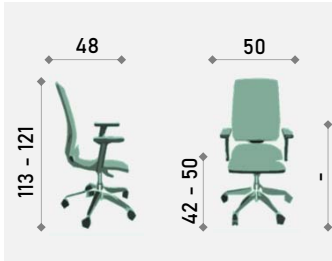

Mjere / Dimensions

Cjenovna kategorija / Price category
VPC baznog stolca u €
Price of basic chair in Kn

MREŽA (N/E)	PVC (P/P)	KOŽA (L/E)	EKO KOŽA (E/C)	TKANINA (F/A)	COMBO (C/O)
NE NUDIMO	NE NUDIMO	NE NUDIMO	275,00 €	NE NUDIMO	NE NUDIMO
NOT IN OFFER	NOT IN OFFER	NOT IN OFFER	2.071,99 kn	NOT IN OFFER	NOT IN OFFER

Raspoloživi materijali i cjenovne kategorije / Available materials and price categories

Dio stolca / part of chair	Cjenovna kategorija / Price category																	
	KAT I ★		KAT II ★★		KAT III ★★★		KAT IV ★★★★		KAT V ★★★★★		POLIURETAN (P/U)	DRVO (W/O)	MREŽA (N/E)	PVC (P/P)	KOŽA (L/E)	EKO KOŽA (E/C)	TKANINA (F/A)	COMBO (C/O)
	GRUPE MATERIJALA / MATERIALS GROUP																	
	Prima (T01)	Renna (T02)	King Flex (T04)	King L (T05)	King L Kat (T06)	Fenice (T07)	Urban (T08)	Madras (T09)	Polyurethane (10)	Drvo / Wood (11)	Mreža / Net (12)	PVC (13)	Koža / Leather (14)	Eko koža / Eco leather (15)	Tkanina / Fabric (16)	Kombinac. / Combination (17)		

Sjedalo / Seat	○	○	○	○	○	○	○	○	○	○	○	○	○	○	●	○	○
Naslon / Backrest	○	○	○	○	○	○	○	○	○	○	○	○	○	○	●	○	○

Popis kataložkih brojeva / List of catalog numbers

Art.									VPC / Price
2.509-M12-B23-K2-X0-G0-O0	TILT (M12)	Chrom baza (B23)	PVC kotači Ø50 (K2)	○	○	○	○	○	2.071,99 kn 275,00 €

- = Uključeno u cijenu / Included in price
- = Nije raspoloživo / Not available

BESPLATNA DOSTAVA / FREE DELIVERY	BESPLATNA MONTAŽA (Zagreb i okolica) / FREE INSTALLATION (Zagreb and area)	GARNACIJA 2 GODINE / 2 YEAR WARRANTY	BRZA ISPORUKA / FAST DELIVERY

Primjer narudžbe: 2.509-M12-B23-K2-X0-G0-O0-S15.05-N15.05-R01

2.509	-	M 12	-	B 23	-	K 2	-	X 0	-	G 0	-	O 0	-	S 15 . 05	-	N 15 . 05	-	R 01
Model		Tip mehanizma		Tip baze		Tip kotačića		Tip kliznog sjedala		Tip naslona za glavu		Tip obruča		Sjedalo materijal	Sjedalo boja	Naslon materijal	Naslon boja	Tip rukonaslona