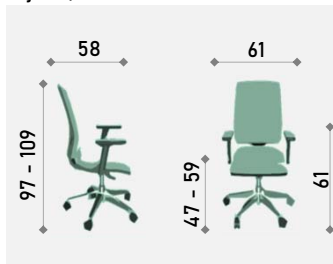

Mjere / Dimensions

Cjenovna kategorija / Price category	KAT I ★	KAT II ★★	KAT III ★★★	KAT IV ★★★★	KAT V ★★★★★	POLIURETAN (PU)	DRVO (WO)	MREŽA (NE)
VPC baznog stolca u €	86,00 €	90,00 €	95,00 €	NE NUDIMO	NE NUDIMO	NE NUDIMO	NE NUDIMO	NE NUDIMO
Price of basic chair in Kn	647,97 kn	678,11 kn	715,78 kn	NOT IN OFFER	NOT IN OFFER	NOT IN OFFER	NOT IN OFFER	NOT IN OFFER

Raspoloživi materijali i cjenovne kategorije / Available materials and price categories

Cjenovna kategorija / Price category											
KAT I ★	KAT II ★★		KAT III ★★★	KAT IV ★★★★		KAT V ★★★★★	POLIURETAN (PU)	DRVO (WO)	MREŽA (NE)	PVC (PP)	
GRUPE MATERIJALA / MATERIALS GROUP											
Prima (T01)	Renna (T02)	King Flex (T04)	King L (T05)	King L Kat (T06)	Fenice (T07)	Urban (T08)	Madras (T09)	Polyurethane (T0)	Drvo / Wood (T1)	Mreža / Net (T2)	PVC (T3)

Sjedalo / Seat

●	○	●	●	●	○	○	○	○	○	○	○

Naslon / Backrest

●	○	●	●	●	○	○	○	○	○	○

Rukonasloni uz nadoplatu / Armrests with extra charge

Art.	Opis / Description	Slika / Image	VPC / Price
R04	Fiksni rukonaslon, crna plastika Fixed armrest, black plastic		+165,76 kn +22,00 €
R07	Rukonaslon podesivi po visini, crna plastika Height-adjustable armrest, black plastic		+241,10 kn +32,00 €

Opcije uz nadoplatu / Options with extra charge

Art.	Opis / Description	Slika / Image	VPC / Price
B07	Chrom baza Chrome base		+226,04 kn +30,00 €
K3	Set gumenih kotača Ø50 Set of rubber castors Ø50		+30,14 kn +4,00 €
M03	Asynchro mehanizam Asynchro mechanism		+113,02 kn +15,00 €