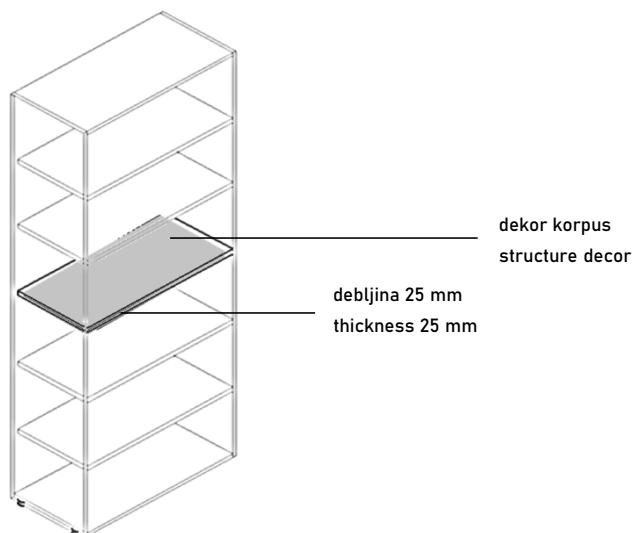

Dodatne police / Additional shelves

Primjer narudžbe:
Order example:

ART. **65099 G**

artikl
article

dekor korpus
structure decor