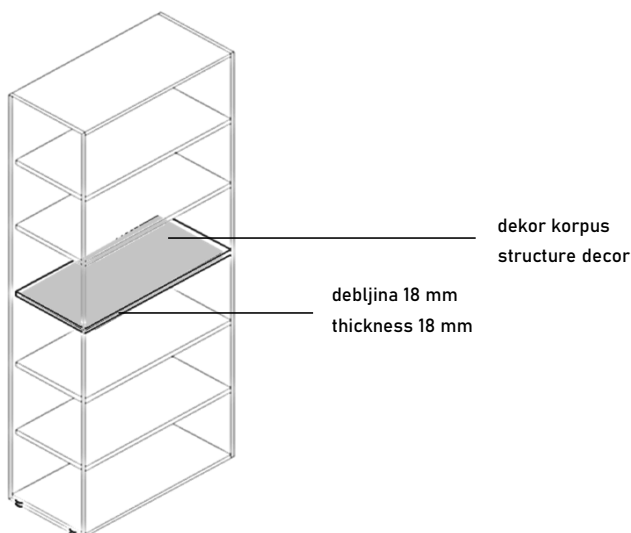

Dodatne police / Additional shelves

Primjer narudžbe:
Order example:

ART. **64099 G**

64099: artikl (article)
G: dekor korpus (structure decor)