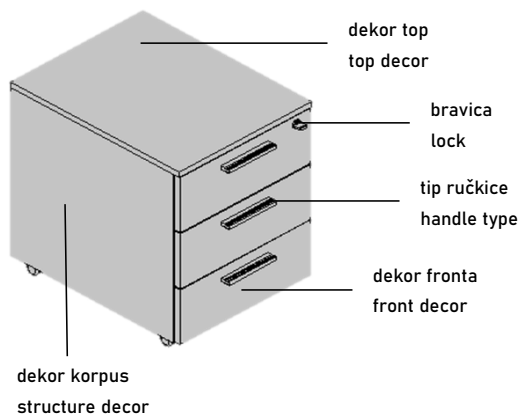

Hrast natur  
Natur oak

Structure  
Fronts  
Finishing top

Ručkice / Handles

PVC siva  
PVC grey

PVC crna  
PVC black

Metal siva  
Metal grey

Metal chrom  
Metal chrom

Pokretna kazeta s 3 ladice / Mobile drawer unit with 3 drawers